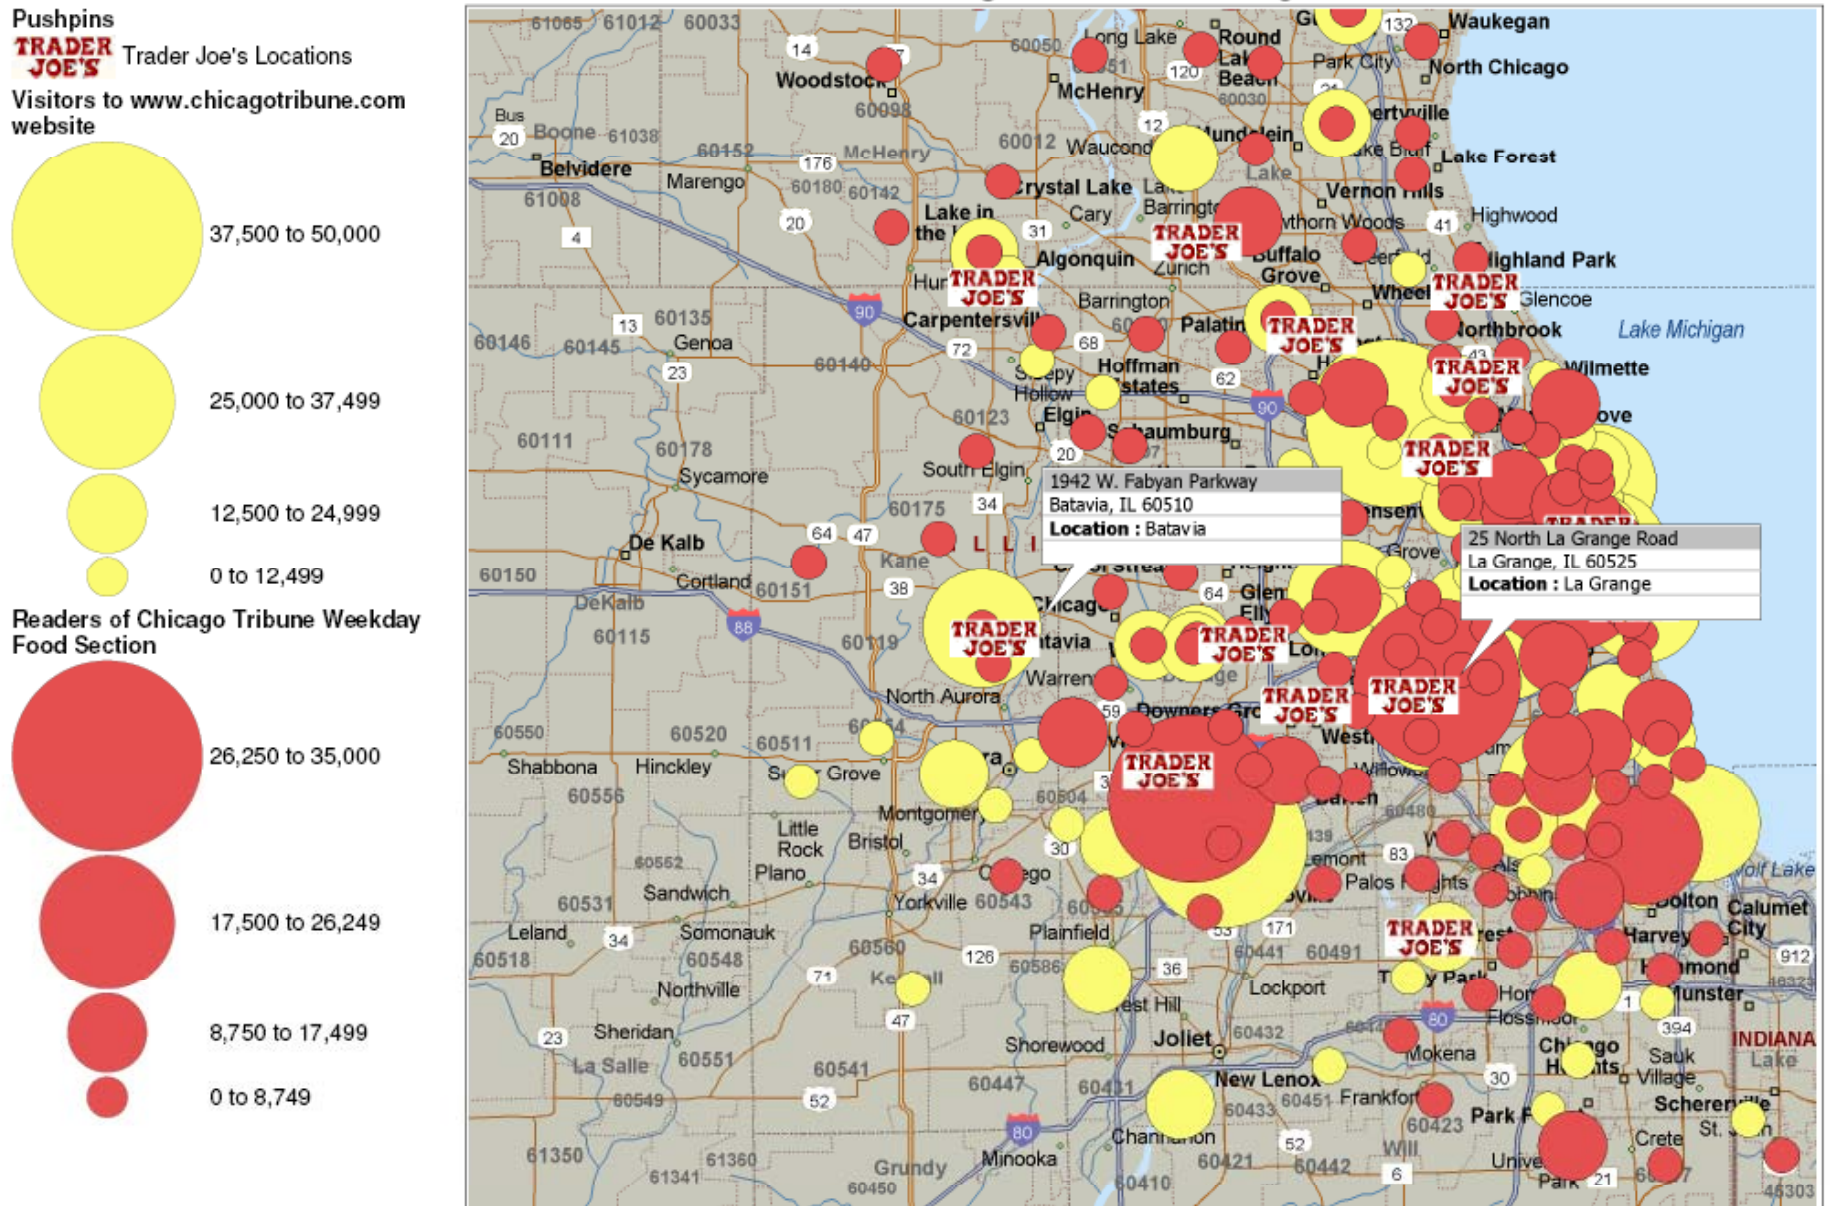

Trader Joe's Retail Locations and Chicago Tribune Print/Digital Readers

In this example of a *Zip Code Mapper Report*, the user has identified heavy concentrations of newspaper readers and website visitors to the Chicago Tribune, relative to Trader Joe's retail locations. The information can be helpful in selecting media based on geographic distribution of shoppers for a particular retail store such as Trader Joe's, a specialty grocery store. Note the heavy concentration of website visitors in proximity to the Batavia, IL store location.